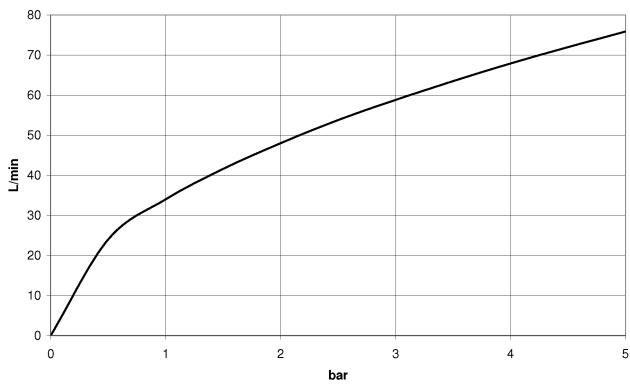

28 450 845

- 3/8" shower outlet
- rosette 60 x 78 mm
- 1/2" connection

Intrinsic protection against back flow.

	Chrome	28 450 845-00
	Brushed Platinum	28 450 845-06
	Dark Chrome	28 450 845-19
	Brushed Light Gold	28 450 845-27
	Matte Black	28 450 845-33
	Brushed Chrome	28 450 845-93
	Brushed Dark Platinum	28 450 845-99

Recommended miscellaneous

- Concealed wall elbow -** 35 085 970 90
- max. recess depth 163 mm
 - min. recess depth 90 mm

28 450 845

mm [inches]

Flow rate chart

Certificates

IAPMO_4976 (5). WRAS_2310091.

28 450 845