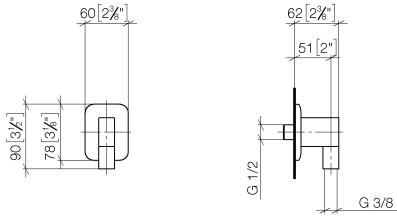

28 450 845

- 3/8" shower outlet
- rosette 60 x 78 mm
- 1/2" connection

Intrinsic protection against back flow.

	Chrome	28 450 845-00
	Brushed Platinum	28 450 845-06
	Dark Chrome	28 450 845-19
	Brushed Light Gold	28 450 845-27
	Matte Black	28 450 845-33
	Brushed Chrome	28 450 845-93
	Brushed Dark Platinum	28 450 845-99

Recommended miscellaneous

- Concealed wall elbow -** 35 085 970 90
- max. recess depth 163 mm
 - min. recess depth 90 mm

28 450 845

mm [inches]

Flow rate chart

Certificates

IAPMO_4976 (5). WRAS_2310091.

28 450 845

Spare parts list

No.	Item Number	Name	Quantity used	Delivery time
1	09 16 01 014 90	ring	1	2
2	90 23 01 141 00 90	back-flow preventer	1	2
3	09 24 03 116 20 90	nipple	1	2
4	09 14 10 008 90	seal	1	2
5	09 14 10 142 90	seal	1	2
6	09 30 30 054 90	screw	1	2
7	09 31 11 026 90	pin	1	2
8	09 27 84 021-00	rosette	1	10
9	09 11 03 046-00	connection	1	10
10	09 31 11 005 90	pin	1	2
11	90 14 10 077 00 90	seal	1	2
12	09 24 03 107 20 90	nipple	1	2
13	90 21 02 069 00-00	cover	1	10